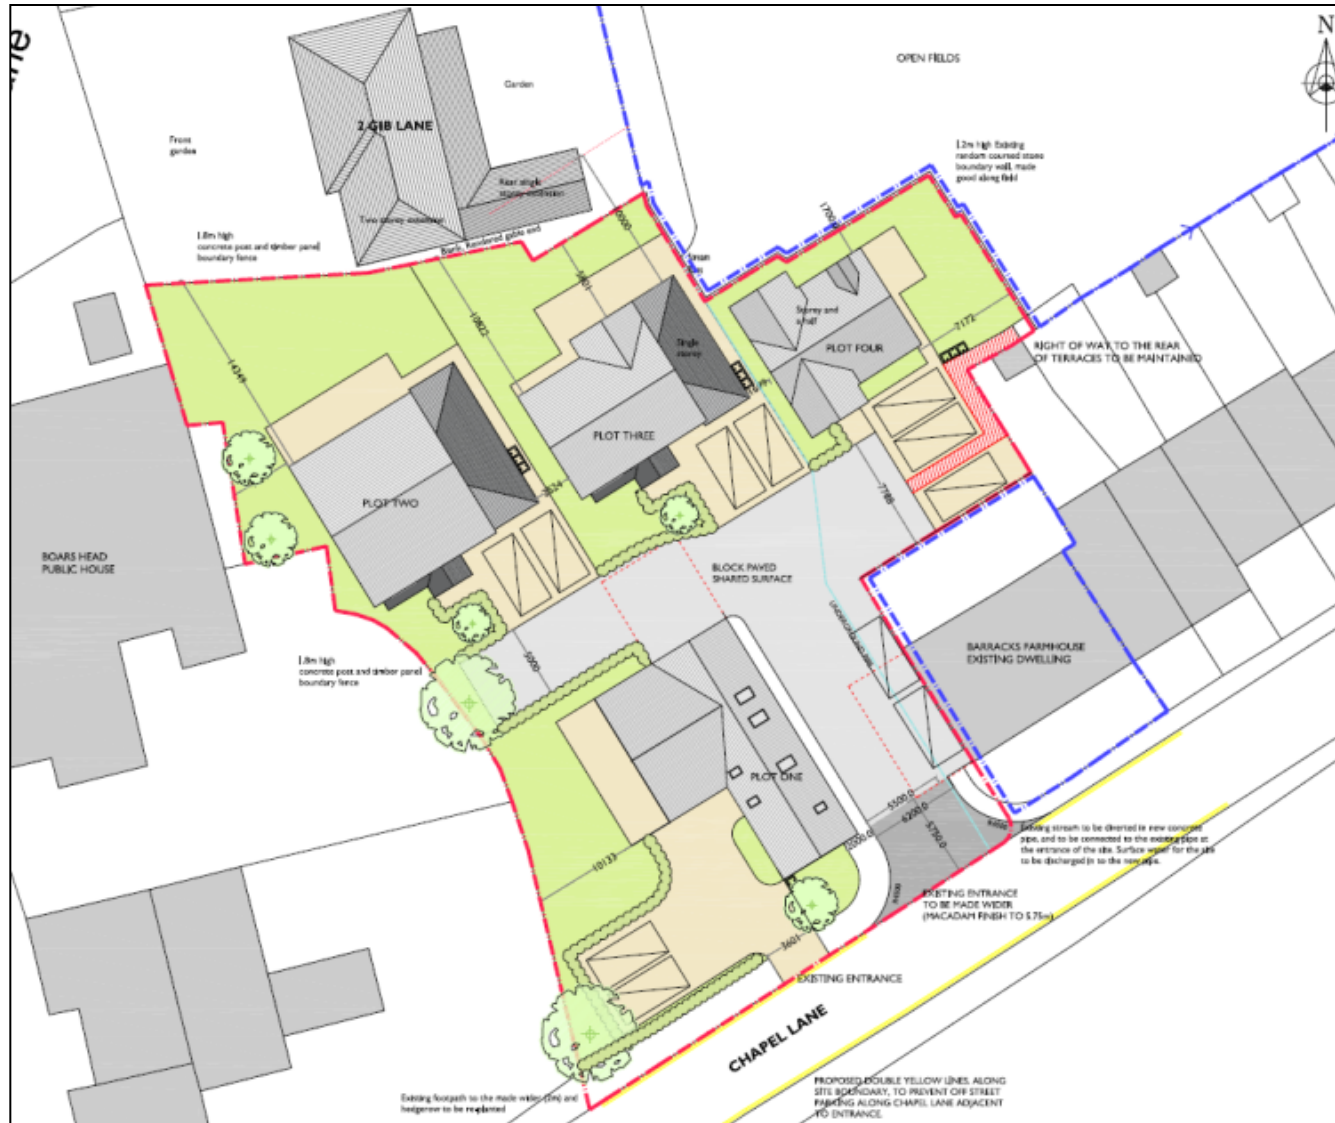

Chorley
Council

Planning
Committee Meeting

21 September 2022

Item 3d

22/00451/FUL

Barracks Farm, 1 Chapel Lane, Hoghton

Erection of 3no. dwellings following demolition of existing derelict buildings and conversion of existing shippon to 1no. dwelling, including widening of the existing access

Location plan

Aerial photo

Proposed site plan

3D Image

3D Image

3D Imagine

3D Image

Site entrance

Site frontage

Site frontage

Site photo

Site photo

Site photo

Site photo

Site photo adjacent to 2 Gib Lane

Site photo