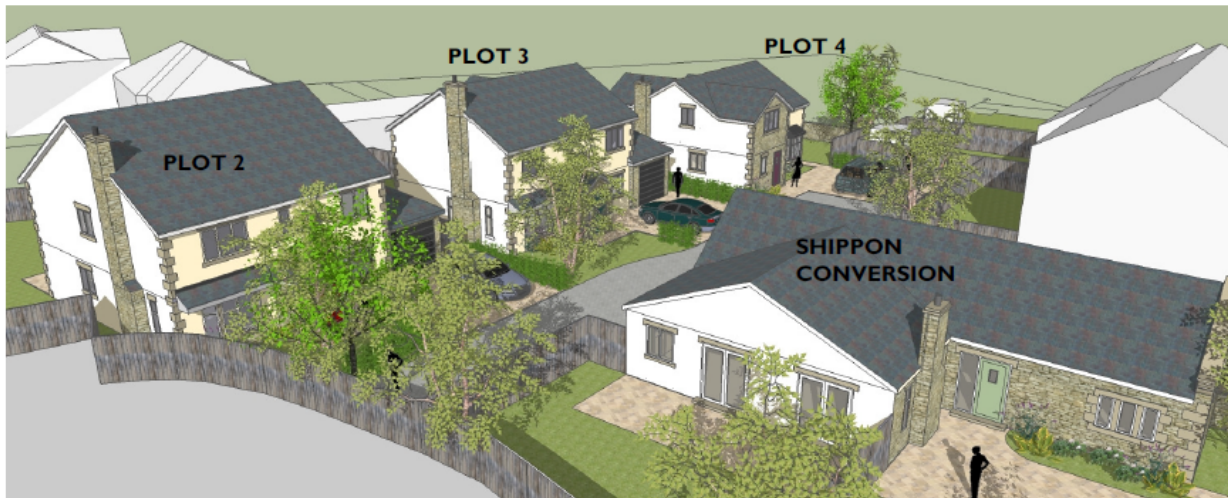

Chorley
Council

Planning
Committee Meeting

21 September 2022

Item 3d

22/00451/FUL

Barracks Farm, 1 Chapel Lane, Hoghton

Erection of 3no. dwellings following demolition of existing derelict buildings and conversion of existing shippon to 1no. dwelling, including widening of the existing access

Location plan

Aerial photo

Proposed site plan

3D Image

3D Image

3D Imagine

3D Image

Site entrance

Site frontage

Site frontage

Site photo

Site photo

Site photo

Site photo

Site photo adjacent to 2 Gib Lane

Site photo